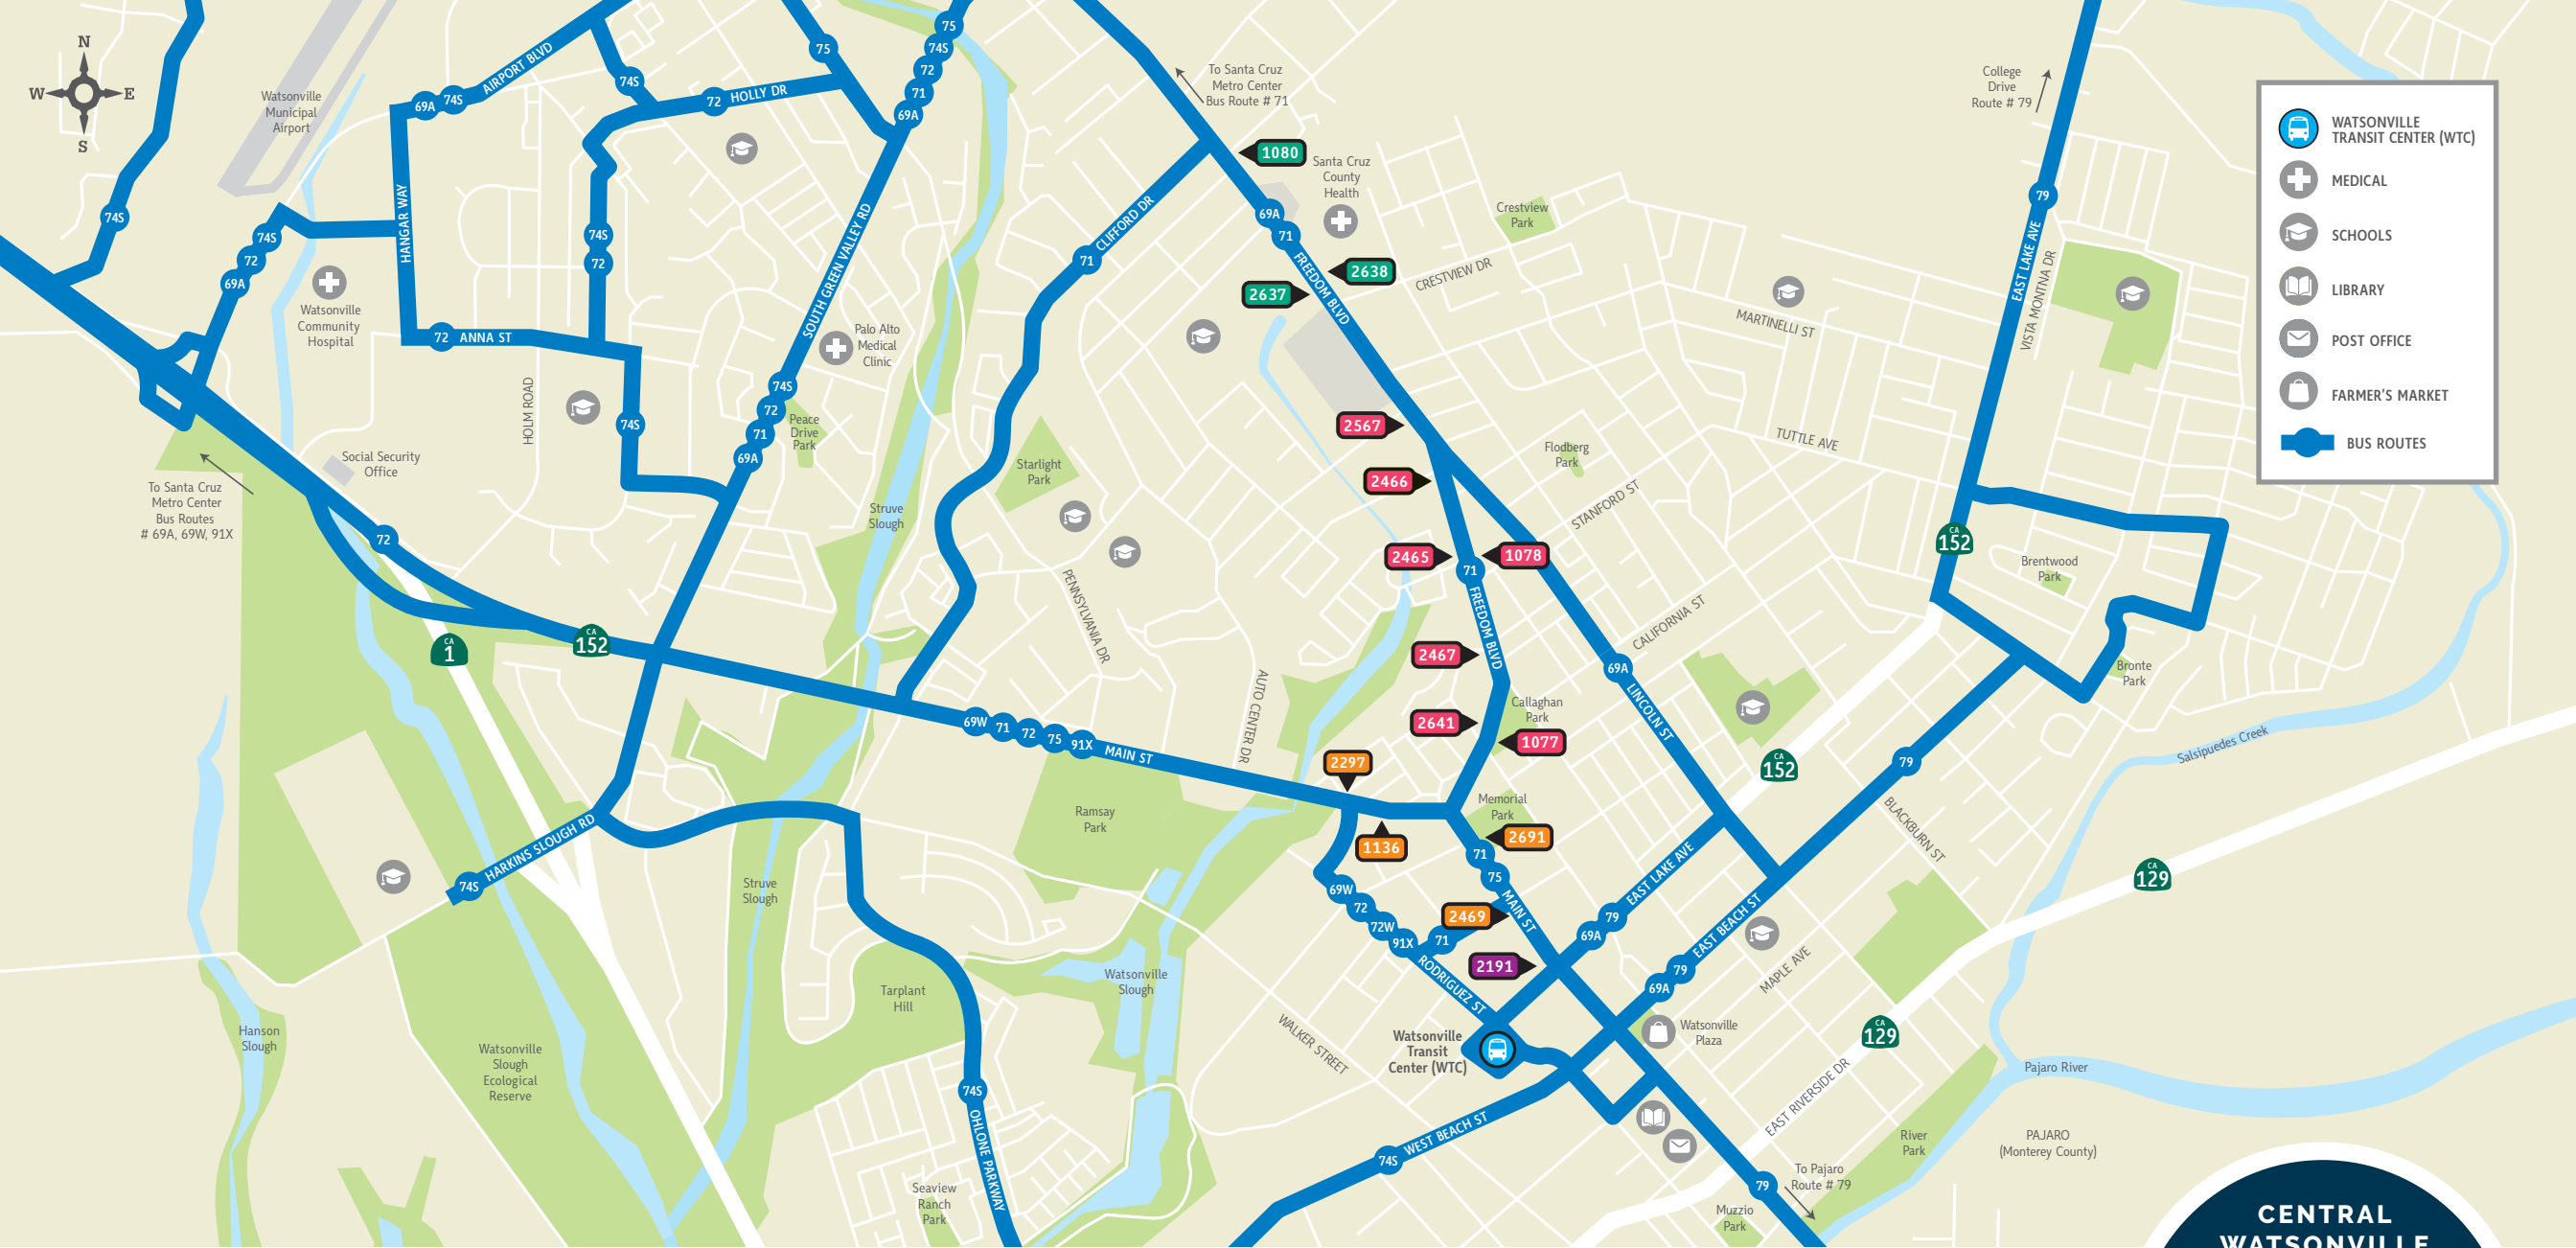

## 🛒 Grocery Shopping

- **Cabrillo Farmer's Market (Stop #1839):** Try riding #69W, #71, or #91X towards Santa Cruz Metro. Open Sat mornings
- **Watsonville Farmer's Market (WTC):** Try riding #69A or #71 toward Watsonville Transit Center. Open Fri afternoons

## 🎓 Higher Education

- **Cabrillo Community College (Stop #1839):** Try riding #69W, #71, or #91X towards Santa Cruz Metro
- **University of California Santa Cruz (many Stops):** Try riding #69A/69W, #71, or #91X to Santa Cruz Metro, then ride #10, #15, #16, #19, or #20 UCSC from Lane 1

## 🏥 Medical

- **Palo Alto Medical Foundation Urgent Care (Stop #2220):** Try riding #75 Green Valley
- **Watsonville Community Hospital (Stop #2480):** Try riding #69A towards Santa Cruz Metro, or ride #72 Pinto Lake

### Routes Available at Stops Shown

- 71
- 71, 75
- 69A, 71
- 69A, 71, 75, 79

**Watsonville Transit Center (WTC):**  
 Metro routes 69A/69W, 71, 72/72W, 74S, 75, 79, or 91X, or Monterey Salinas Transit routes 27, 28 or 29.